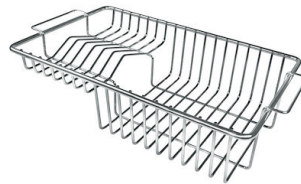

## Lavello / Sink cod. 3352/050

intaglio per il troppo-pieno  
solo con top > 30 mm

recess for housing the over-flow  
only for top > 30 mm

## OPTIONAL ACCESSORIES

**Glass chopping board**  
8631 300

**HDPE Chopping board**  
8657 001

**HPDE Twin chopping board**  
8644 101

**Stainless steel plate rack**  
8100 303

**Stainless steel plate rack**  
8100 201