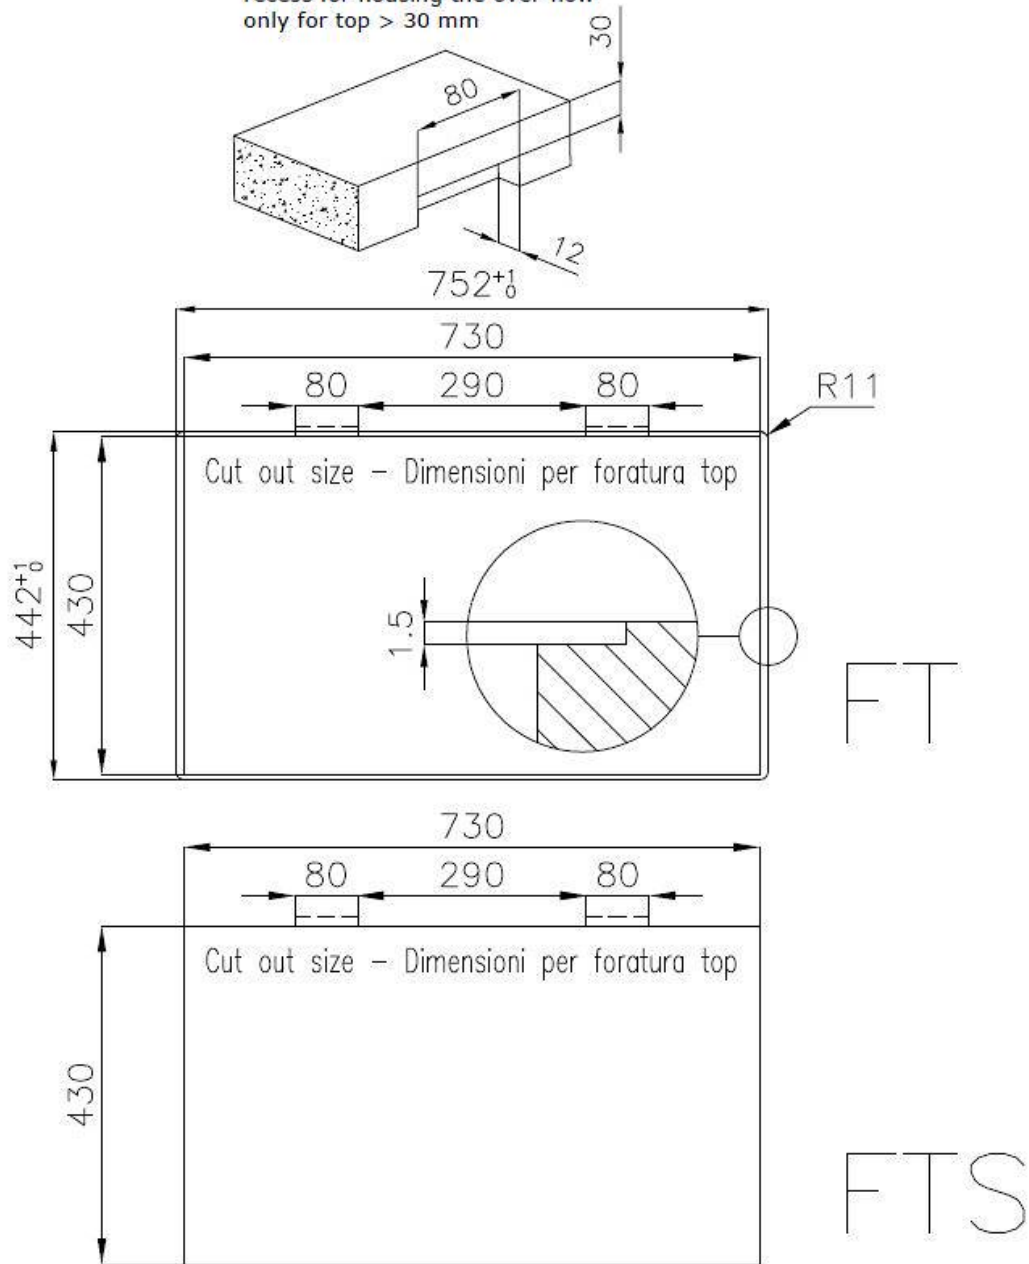

### DETAILS

Edge/Installation Type	Flush-mount   Top-mount
Finish	Foster brushed
Material	AISI 304 stainless steel
Texture	Brushed in line
Base	80 cm
Dimensions	750 x 440 mm
Standard fittings	Fixing hooks, gasket, drain, overflow and siphon, boxed packing
Mixer holes	No standard holes
Built-in hole	View technical data sheet

Drainer	No
Width	75 cm
Bowl dimension	340x400mm
Number of bowls	2 bowls
Waste fitting	Drain SPACE 3,5"

## FEATURES

Deep bowls	This bowls reach an important depth, over 20 cm, thanks to the advanced production technology, that can be offer great capiciency and practicity in all the washing operations.
High thickness	1mm thick steel. A significant thickness, which guarantees the maximum sturdiness and durability.
Perimetral overflow	The overflow is always a security on the Foster sinks that prevents the overflow of water in case of oversights. The perimeter drain solution improves aesthetics thanks to its square and essential shape.
Save space system	Drain and siphon are designed to leave as much space as possible in the under-sink area, more and more useful today for theseparate waste collection systems.
Small radius	Bowls with squared shapes with a modern design and an increased capacity, for a minimal aesthetics connected with an extreme practicity.
Space waste fitting	The elegant SPACE steel cap closes the drain and leaves no visible residues collected in the basket below. Space also has a small footprint and allows the optimal use of the under-sink compartment.

## Lavello / Sink cod. 3352/050

intaglio per il troppo-pieno  
solo con top > 30 mm

recess for housing the over-flow  
only for top > 30 mm