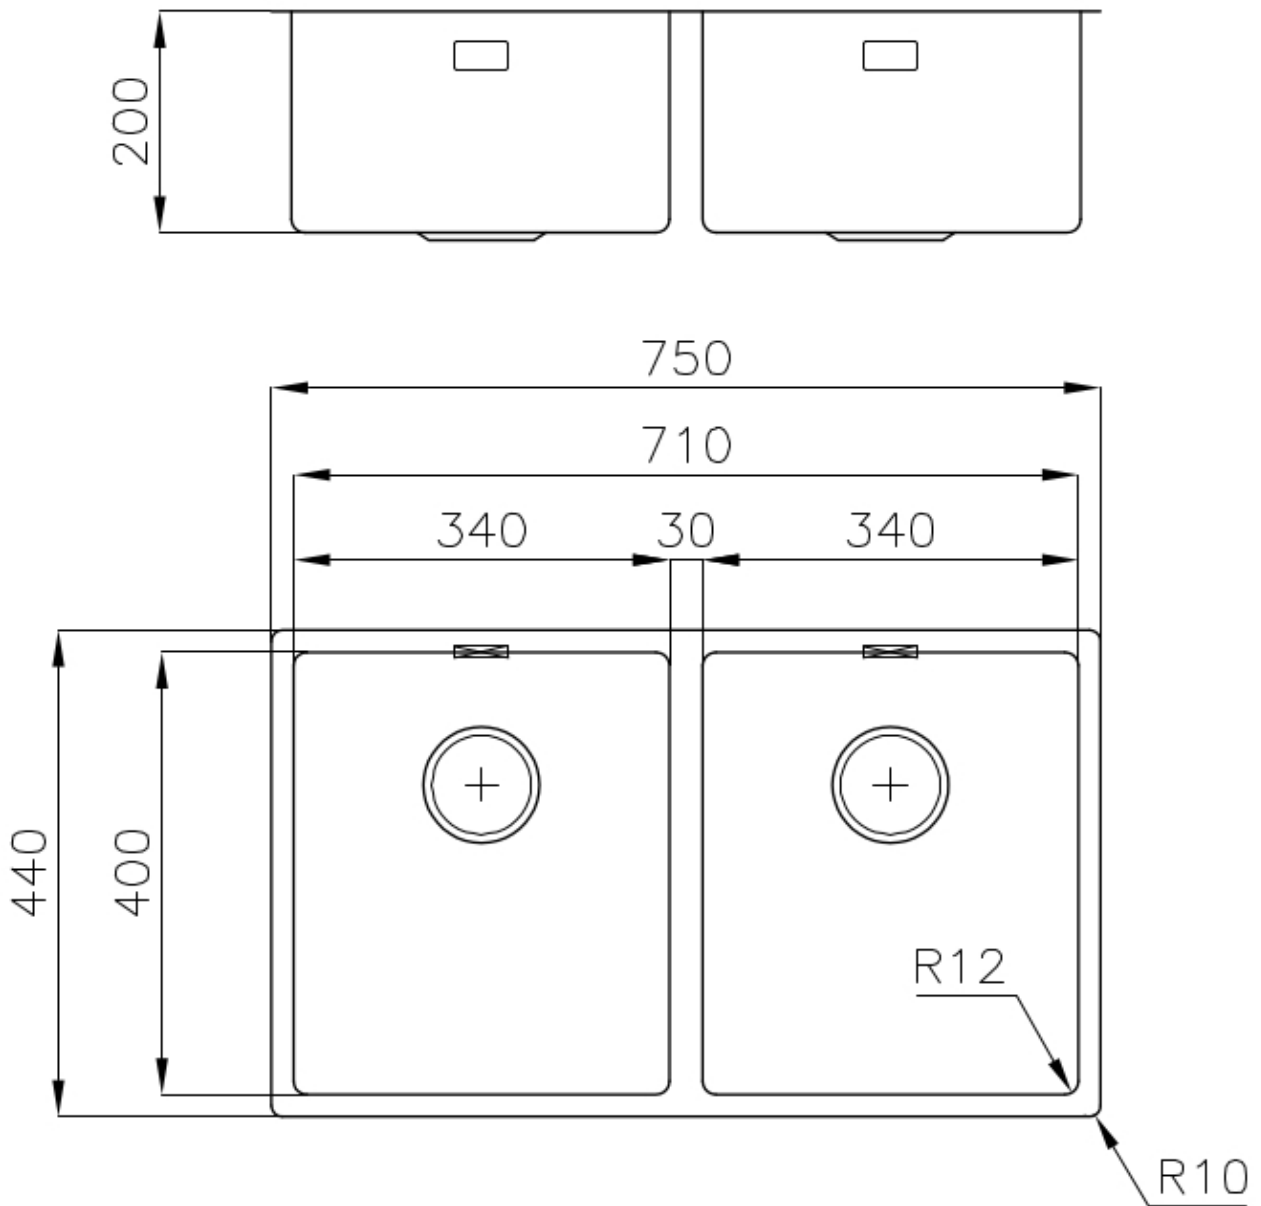

### DETAILS

Edge/Installation Type	Flush-mount   Top-mount
Finish	Foster brushed
Material	AISI 304 stainless steel
Texture	Brushed in line
Base	80 cm
Dimensions	750 x 440 mm
Standard fittings	Fixing hooks, gasket, drain, overflow and siphon, boxed packing
Mixer holes	No standard holes
Built-in hole	View technical data sheet

Drainer	No
Width	75 cm
Bowl dimension	340x400mm
Number of bowls	2 bowls
Waste fitting	Drain SPACE 3,5"

## FEATURES

Deep bowls	This bowls reach an important depth, over 20 cm, thanks to the advanced production technology, that can be offer great capiciency and practicity in all the washing operations.
High thickness	1mm thick steel. A significant thickness, which guarantees the maximum sturdiness and durability.
Perimetral overflow	The overflow is always a security on the Foster sinks that prevents the overflow of water in case of oversights. The perimeter drain solution improves aesthetics thanks to its square and essential shape.
Save space system	Drain and siphon are designed to leave as much space as possible in the under-sink area, more and more useful today for theseparate waste collection systems.
Small radius	Bowls with squared shapes with a modern design and an increased capacity, for a minimal aesthetics connected with an extreme practicity.
Space waste fitting	The elegant SPACE steel cap closes the drain and leaves no visible residues collected in the basket below. Space also has a small footprint and allows the optimal use of the under-sink compartment.

## Lavello / Sink cod. 3352/050

intaglio per il troppo-pieno  
solo con top > 30 mm

recess for housing the over-flow  
only for top > 30 mm